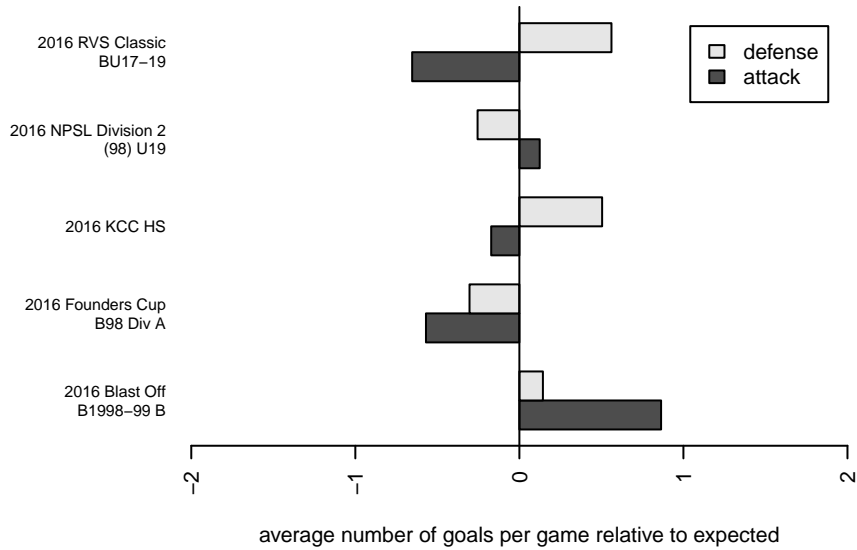

Kent United White B98

Kent United
 Kent, WA
 B98 total strength=1385
 attack=9.58 defense=6.01
 fall league = NPSL Div 2 (98) U19
 notes= Nguyen 2016

alt names used:
 Kent United B98 Nguyen
 Kent United B98 Nguyen
 Kent United B98 Nguyen
 Kent United B98 Nguyen
 KU B98 Nguyen BU19

Venues played:
 2016 RVS Classic BU17-19
 2016 KCC HS
 2016 Blast Off B1998-99 B
 2016 NPSL Division 2 (98) U19
 2016 Founders Cup B98 Div A

Kent United White B98
 Dots are actual minus expected GF (blue circles) and GA (red triangles).
 Blue line is smoothed change in attack strength. Red is smoothed change in defense strength.

**attack and defense variance (black dot)
relative to other teams
and top 10 in region**

**attack and defense rating
relative to others at age
and all opponents in last 13 months**

Performance relative to 13 month average