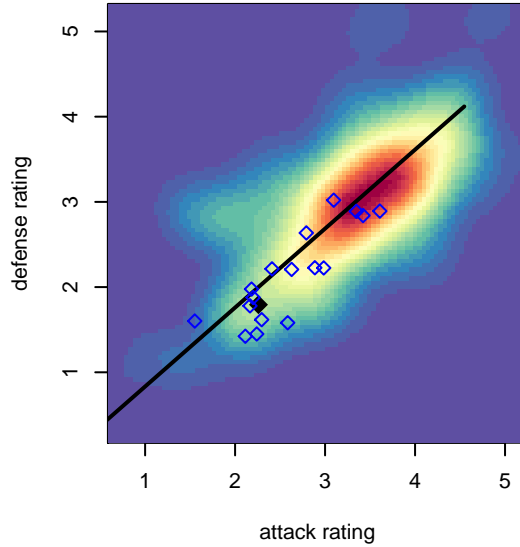

Kent United White B98

Kent United
 Kent, WA
 B98 total strength=1385
 attack=9.58 defense=6.01
 fall league = NPSL Div 2 (98) U19
 notes= Nguyen 2016

alt names used:
 Kent United B98 Nguyen
 Kent United B98 Nguyen
 Kent United B98 Nguyen
 Kent United B98 Nguyen
 KU B98 Nguyen BU19

Venues played:
 2016 RVS Classic BU17-19
 2016 KCC HS
 2016 Blast Off B1998-99 B
 2016 NPSL Division 2 (98) U19
 2016 Founders Cup B98 Div A

Kent United White B98
 Dots are actual minus expected GF (blue circles) and GA (red triangles).
 Blue line is smoothed change in attack strength. Red is smoothed change in defense strength.

**attack and defense variance (black dot)
relative to other teams
and top 10 in region**

**attack and defense rating
relative to others at age
and all opponents in last 13 months**

Performance relative to 13 month average