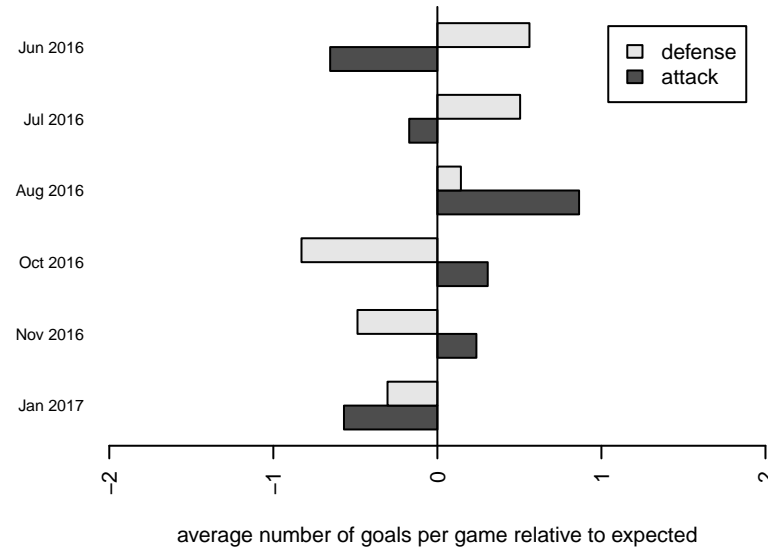

Performance relative to 13 month average