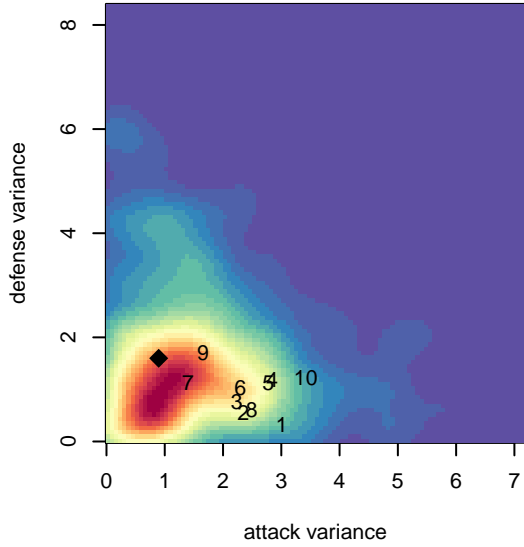

Kent United White B98

Kent United
 Kent, WA
 B98 total strength=1385
 attack=9.58 defense=6.01
 fall league = NPSL Div 2 (98) U19
 notes= Nguyen 2016

alt names used:
 Kent United B98 Nguyen
 Kent United B98 Nguyen
 Kent United B98 Nguyen
 Kent United B98 Nguyen
 KU B98 Nguyen BU19

Venues played:
 2016 RVS Classic BU17-19
 2016 KCC HS
 2016 Blast Off B1998-99 B
 2016 NPSL Division 2 (98) U19
 2016 Founders Cup B98 Div A

Kent United White B98
 Dots are actual minus expected GF (blue circles) and GA (red triangles).
 Blue line is smoothed change in attack strength. Red is smoothed change in defense strength.

**attack and defense variance (black dot)
relative to other teams
and top 10 in region**

**attack and defense rating
relative to others at age
and all opponents in last 13 months**

Performance relative to 13 month average