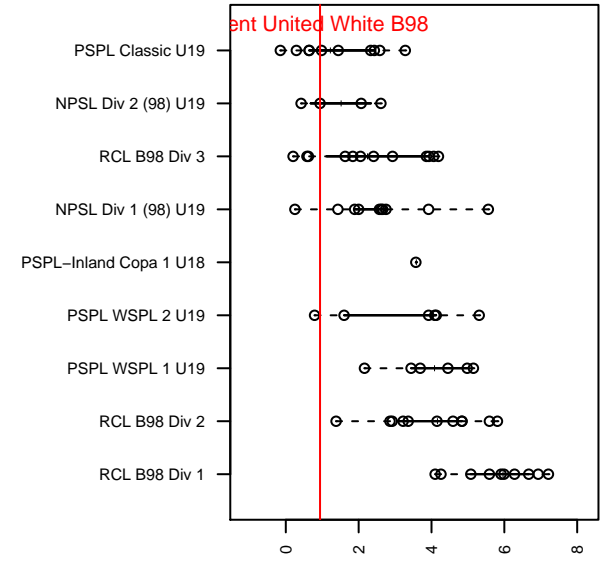

Kent United White B98

Kent United
 Kent, WA
 B98 total strength=1385
 attack=9.58 defense=6.01
 fall league = NPSL Div 2 (98) U19
 notes= Nguyen 2016

alt names used:
 Kent United B98 Nguyen
 Kent United B98 Nguyen
 Kent United B98 Nguyen
 Kent United B98 Nguyen
 KU B98 Nguyen BU19

Venues played:
 2016 RVS Classic BU17-19
 2016 KCC HS
 2016 Blast Off B1998-99 B
 2016 NPSL Division 2 (98) U19
 2016 Founders Cup B98 Div A

Kent United White B98
 Dots are actual minus expected GF (blue circles) and GA (red triangles).
 Blue line is smoothed change in attack strength. Red is smoothed change in defense strength.

**attack and defense variance (black dot)
relative to other teams
and top 10 in region**

**attack and defense rating
relative to others at age
and all opponents in last 13 months**

Performance relative to 13 month average