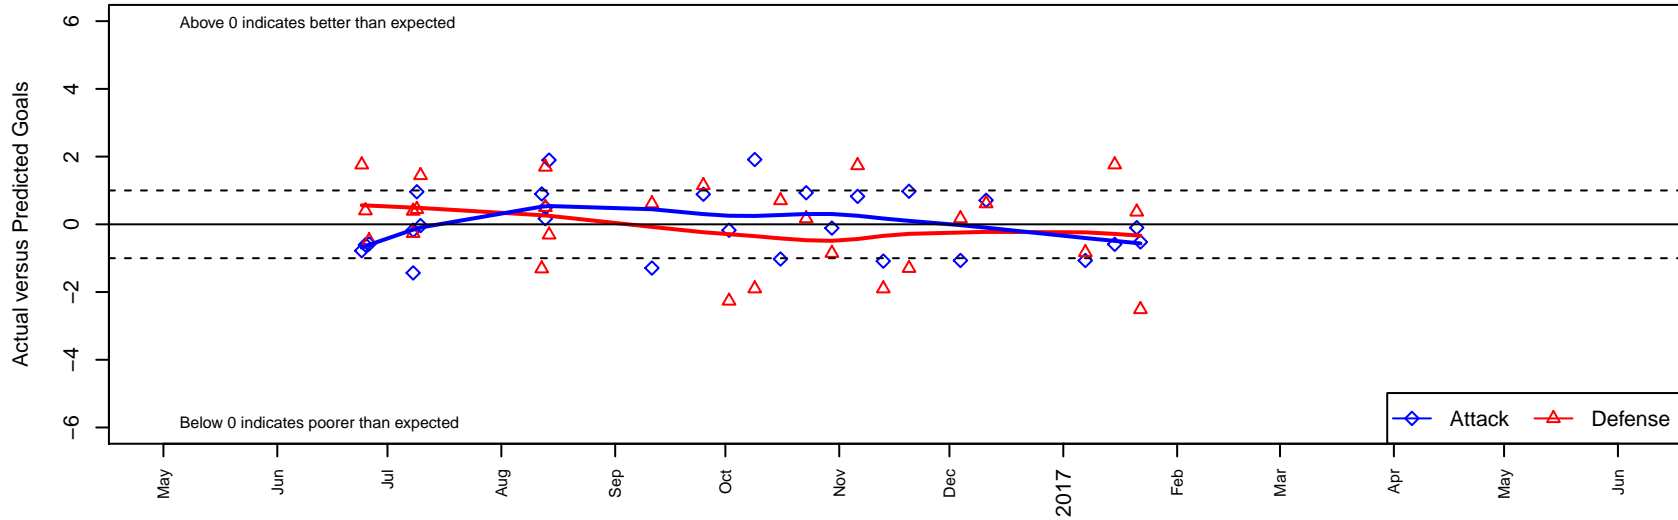

Kent United White B98

Kent United
 Kent, WA
 B98 total strength=1385
 attack=9.58 defense=6.01
 fall league = NPSL Div 2 (98) U19
 notes= Nguyen 2016

alt names used:
 Kent United B98 Nguyen
 Kent United B98 Nguyen
 Kent United B98 Nguyen
 Kent United B98 Nguyen
 KU B98 Nguyen BU19

Venues played:
 2016 RVS Classic BU17-19
 2016 KCC HS
 2016 Blast Off B1998-99 B
 2016 NPSL Division 2 (98) U19
 2016 Founders Cup B98 Div A

Kent United White B98
 Dots are actual minus expected GF (blue circles) and GA (red triangles).
 Blue line is smoothed change in attack strength. Red is smoothed change in defense strength.

**attack and defense variance (black dot)
relative to other teams
and top 10 in region**

**attack and defense rating
relative to others at age
and all opponents in last 13 months**

Performance relative to 13 month average